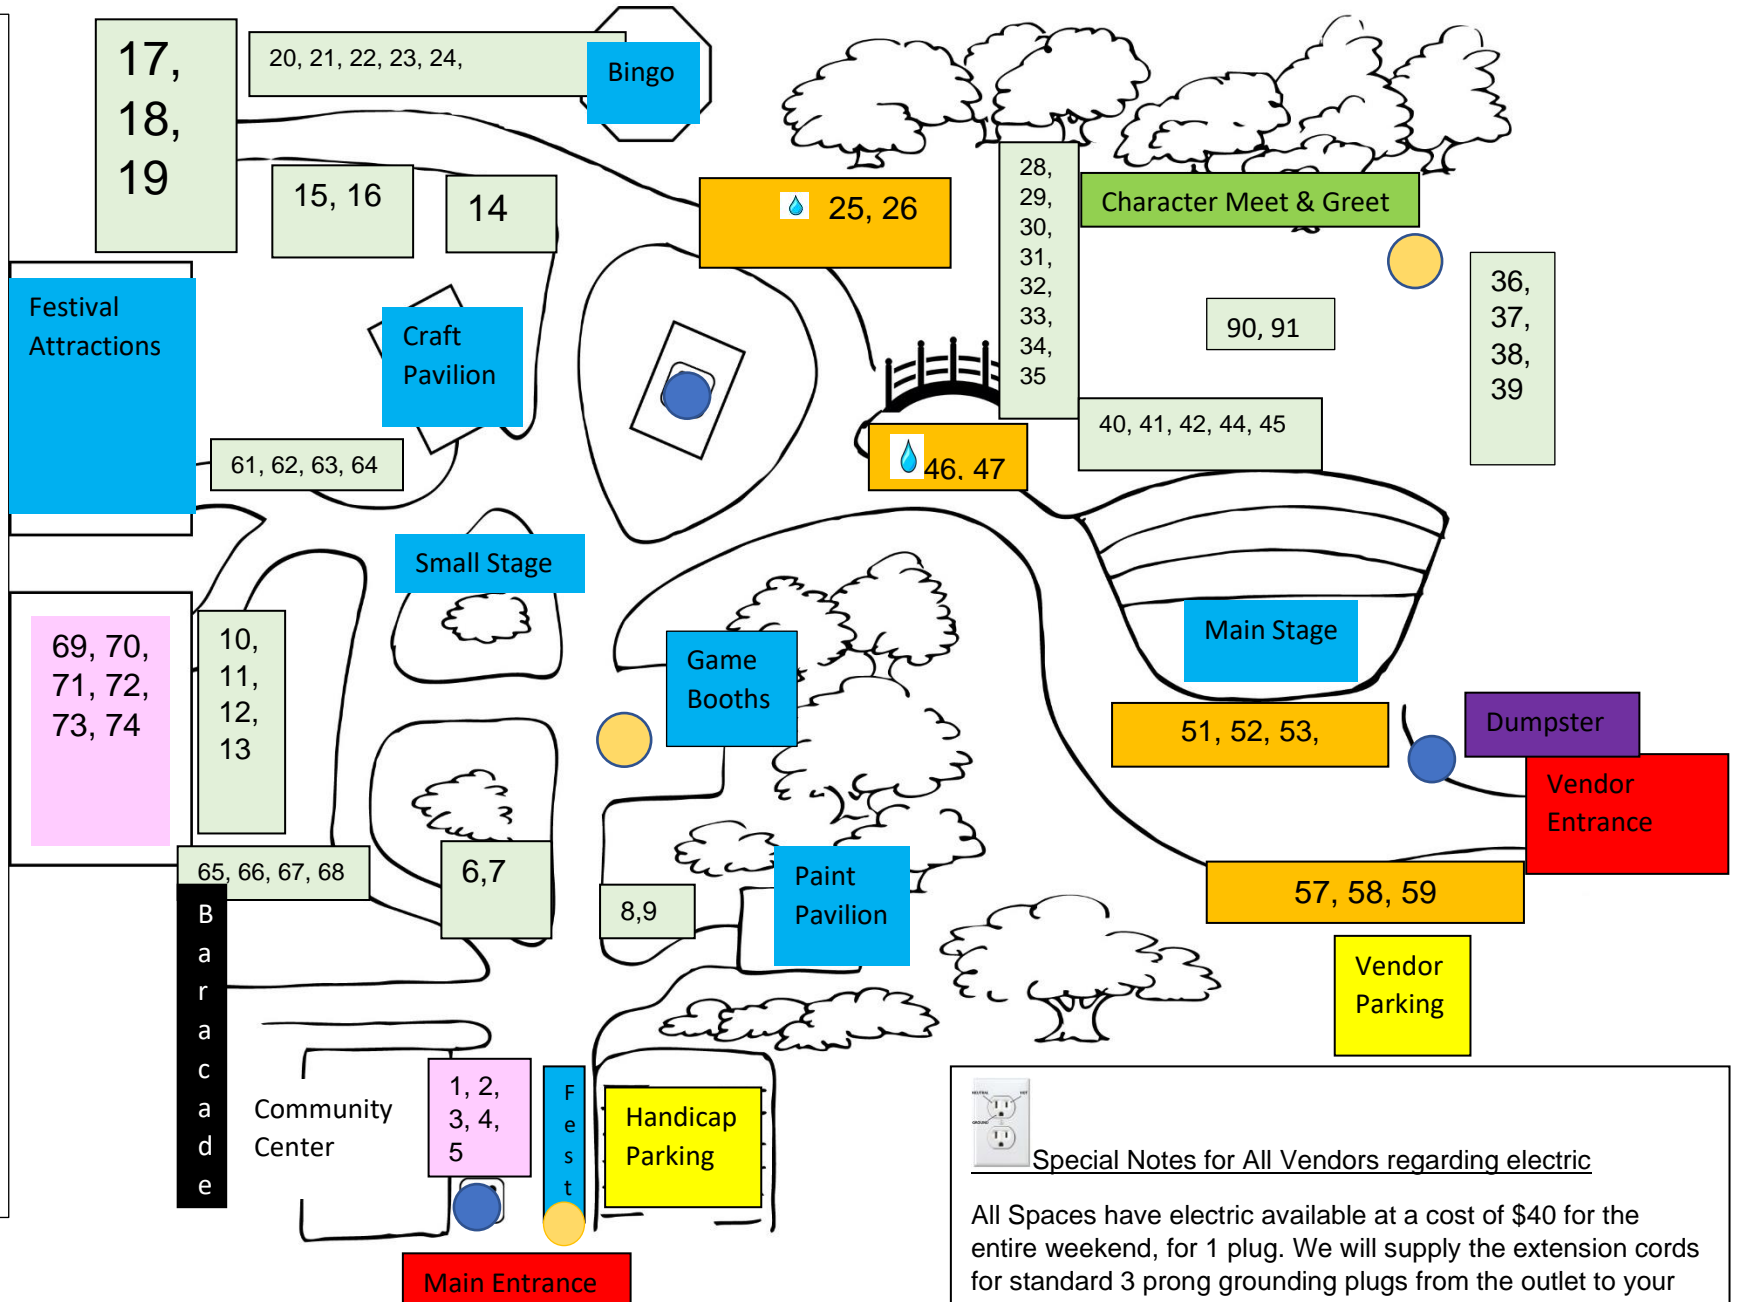

## Vendor Map Key

10x10 Grass /Dirt Spaces for Artisan, Commercial, & Oz Products

10x20 Food Spaces Only

10x10 Paved Spaces only for Artisan or Commercial

Festival Booths & Attractions

 Porta Potties/Bathrooms

 First Aid/Info

 Water Access for Food Vendors

### Special Notes for All Vendors regarding electric

All Spaces have electric available at a cost of \$40 for the entire weekend, for 1 plug. We will supply the extension cords for standard 3 prong grounding plugs from the outlet to your booth.